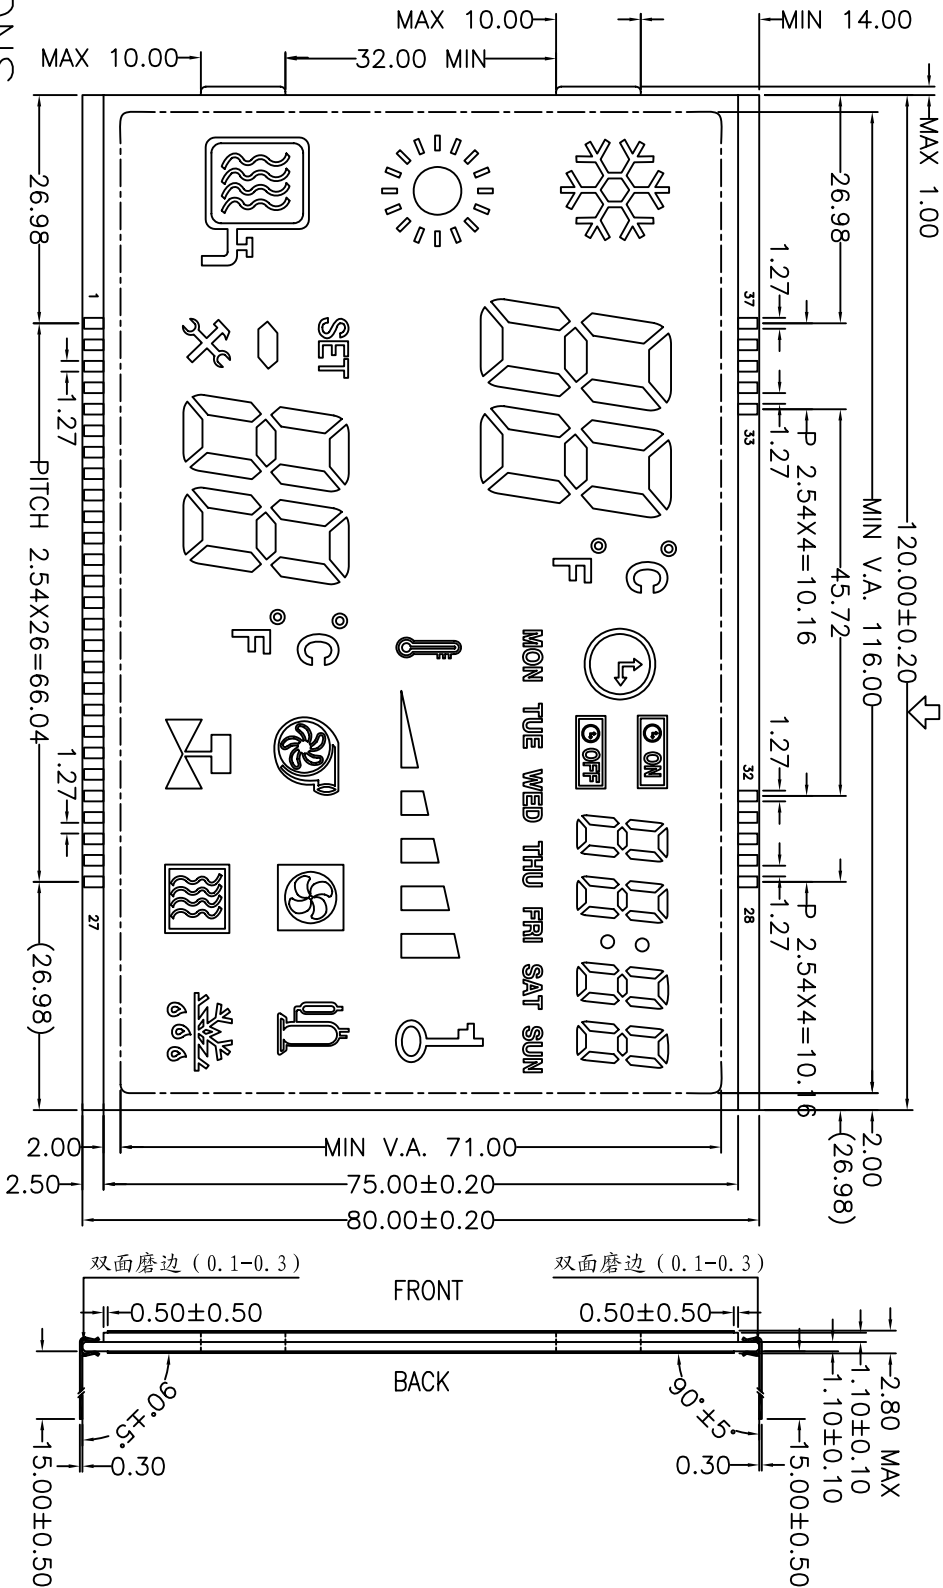

确认此型号所有图纸请签名: _____

VIEWING DIRECTION

版本

修改内容

日期

SPECIFICATIONS

FRONT POLARIZER : TRANSMISSIVE
 BACK POLARIZER : TRANSPARENT
 STORAGE TEMP : -10°C TO +60°C
 OPERATING TEMP : -0°C TO +50°C
 VIEWING DIRECTION : 12 O'CLOCK
 DRIVE CONDITION : 1/4 DUTY, 1/3 BIAS, 3.0 V
 DISPLAY MODE : TN, POSITIVE MODE
 CONNECTOR : PIN
 CUSTOMER P/N : WK0528

SHEET: 5 SHEET		WINKEE ELECTRONICS CO.,LTD.	
GENERAL TOL. TOL MM		深圳市盈凯电子科技有限公司	
UNITS MM	DATE	MODEL NUMBER :	PROJECTION
APPROVALS	DATE	MODEL	DATE
DWN MODEL	MODEL	MODEL	DATE
CHK MODEL	MODEL	MODEL	DATE
APP MODEL	MODEL	MODEL	DATE
DO NOT SCALE THIS DRAWING.		TEL: 27698963	FAX: 27946093
		DATE:	DATE: